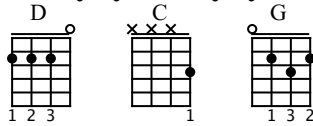

July Exercise (Sweet Home Alabama) - Ukulele

Lynyrd Skynyrd

C Tuning

- ① = A ③ = C
- ② = E ④ = G

♩ = 120

Level 1 **Level 2**

D C G D C G

Ukul. *mf*

Level 1 and Level 2 musical notation. Level 1 consists of three measures: D (quarter), C (quarter), G (half). Level 2 consists of six measures: D (quarter), C (quarter), G (quarter), D (quarter), C (quarter), G (quarter). The bottom two strings (A and B) are fretted according to the chord diagrams: 7-5-0 for D, 7-7-5-5 for C, and 0-0-0-0 for G.

Level 3 - Intro

D C G

Level 3 - Intro musical notation. It consists of three measures: D (quarter), C (quarter), G (quarter). The bottom two strings are fretted: 5-0 for D, 2-0-0 for C, and 0-2 for G. The final two measures of the G chord have fretting 0-2-5-7-5-2-0-2.

Level 4 Verse

Level 4 Verse musical notation. It consists of three measures: D (quarter), C (quarter), G (quarter). The bottom two strings are fretted: 2-0-0 for D, 2-2-2-2 for C, and 2-0-0-0 for G. The final measure of the G chord has fretting 2-2-2-(2).