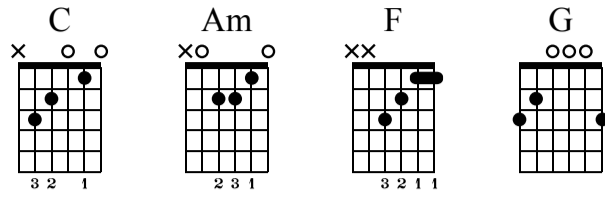

# April 2021 Exercise (Hallelujah)

Standard tuning  
♩ = 120

**Level 1**

C 1 Am 2 C 3 Am

N-Gt

TAB 3 0 3 0

**Level 2**

4 C 5 Am 6 C 7 Am

TAB 3 3 3 0 0 0 3 3 3 0 0 0

**Level 3 melody**

I heard there was a se-cret chord that Da-vid played and it pleased the Lord, but

8 C 9 Am 10 C 11 Am 12

TAB 2 0 0 0 0 2 2 2 2 0 0 0 0 0 2 2 2 0

**Level 4 melody**

I heard there was a se-cret chord that Da-vid played and it pleased the Lord, but

13 C 14 Am 15 C 16 Am 17

TAB 2 0 0 0 0 2 2 2 2 0 0 0 0 0 2 2 2 0

**Level 4 melody (cont)**

you don't re-ally care for mu-sic do you?