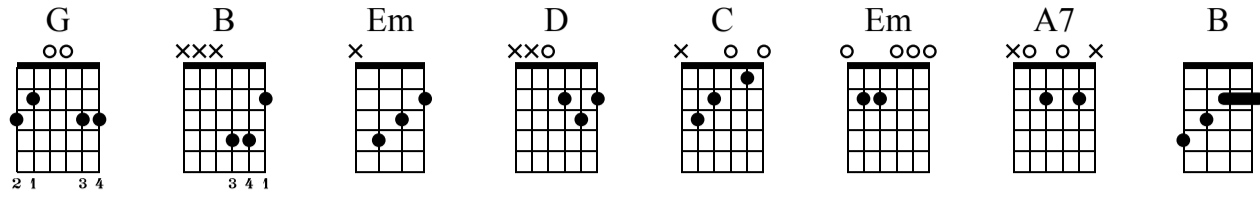

February 2021 Exercise (Yesterday Ukulele)

C Tuning

① = A ③ = C

② = E ④ = G

♩ = 120

Level 1

Ukulele notation for Level 1. Treble clef, key signature of one sharp (F#), 4/4 time signature. Chords: G, B, Em, C, D. Measure numbers 1-4. Tablature below shows fret numbers: 0, 4, 0, 0-2.

Level 2

Ukulele notation for Level 2. Treble clef, key signature of one sharp (F#), 4/4 time signature. Chords: G, B, Em, C, D. Measure numbers 5-8. Tablature below shows fret numbers: 0-0-0-0, 4-4-4-4, 0-0-0-0, 0-0-2-2.

Level 3 melody

Melody notation for Level 3. Treble clef, key signature of one sharp (F#), 4/4 time signature. Chords: G, B, Em, C, D. Lyrics: Yes-ter-day all my trou- bles seemed so far a- way Now it looks as though they're. Measure numbers 9-12. Tablature below shows fret numbers: 2-0-0, 4-6-8-9-11-12, 11-9-9, 9-9-7-5-4-2.

Level 4 melody

Melody notation for Level 4. Treble clef, key signature of one sharp (F#), 4/4 time signature. Chords: G, B, Em, C, D. Lyrics: Yes-ter-day all my trou- bles seemed so far a- way Now it looks as though they're. Measure numbers 13-16. Tablature below shows fret numbers: 2-0-0, 4-6-8-9-11-12, 11-9-9, 9-9-7-5-4-2.