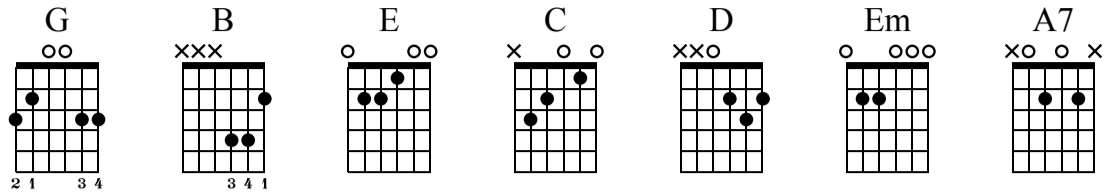

February 2021 Exercise (Yesterday)

Standard tuning

♩ = 120

Level 1

Level 1 musical notation for measures 1-4. Chords: G, B, E, C, D. Includes guitar staff and TAB.

Level 2

Level 2 musical notation for measures 5-8. Chords: G, B, E, C, D. Includes guitar staff and TAB.

Level 3 melody

Level 3 melody musical notation for measures 9-12. Lyrics: Yes-ter-day all my trou- bles seemed so far a- way Now it looks as though they're. Includes guitar staff and TAB.

Level 4 melody

Level 4 melody musical notation for measures 13-16. Lyrics: Yes-ter-day all my trou- bles seemed so far a- way Now it looks as though they're. Includes guitar staff and TAB.

Level 4 melody (cont)

Level 4 melody (cont) musical notation for measures 17-21. Lyrics: Here to stay Oh I be- lieve in yes- ter- day Why she had to go I don't. Includes guitar staff and TAB.