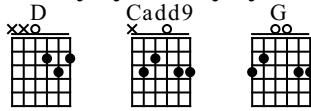

July Exercise (Sweet Home Alabama)

Lynyrd Skynyrd

Standard tuning

♩ = 120

Level 1 **Level 2**

D Cadd9 G

8vb

N-Gt

mf

T
A
B

0 3 3 0 0 3 3 3 3 3 3

Level 3 - Intro

D Cadd9 G

T
A
B

3 2 3 0 0 0 0 0 0 2 0 2 0 2 0 2

Level 4 Verse