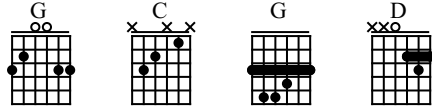

June Exercise (God Loves You)

Josh Ross

Standard tuning

♩ = 120

Level 1

G C G D G

N-Gt

1

mf

Level 2

9

Level 3 - Intro Melody

G C G D G

17

Level 4

G D Em C D G C G