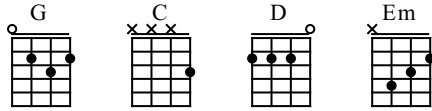

June Exercise (God Loves You)

Josh Ross

C Tuning

- ①=A ③=C
- ②=E ④=G

♩ = 120

Level 1

Ukul. G C G D G

mf

Level 2

0-0-0-0-0-0-0-0-0-0-0-0-2-2-2-0-0-0-0

Level 3 - Intro Melody

G C G D G

0-2-4 4-0 3-2-0 2 0 3-2 3

Level 4

G D Em C D G C G

10-9-7 5-2 7-5-3 2 0-2-3 2-0 0-0