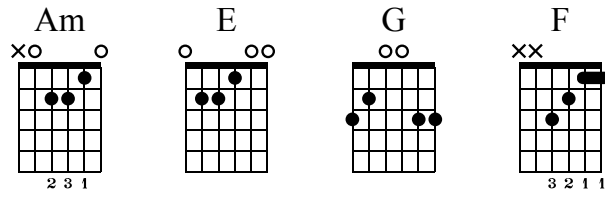

March 2021 Exercise (Hotel California)

Standard tuning
♩ = 120

Level 1

Am Am E E

1 2 3 4

N-Gt

TAB

2 2 0 0

Level 2

Am Am E E

5 6 7 8

TAB

2 2 2 2 2 2 0 0 0 0 0 0 0 0

Level 3 melody

On a dark des-ert high-way Cool wind in my hair

9 10 11 12

Am Am E E

TAB

0 0 0 3 3 3 0 0 0 3 3 3 3

Level 4 melody

On a dark des-ert high-way Cool wind in my hair

13 14 15 16

Am Am E E

TAB

0 0 0 3 3 3 0 0 0 3 3 3 3

Level 4 melody (cont)

Warm smell of co- li- tas Ri- sin up through the air Up ahead in the

17 18 19 20 21

G G D D F

TAB

0 0 3 3 3 0 0 0 0 3 3 3 1 2 0 0 0 3 1