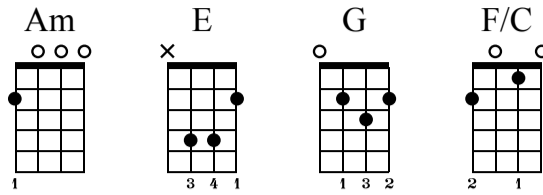

March 2021 Ukulele Exercise (Hotel California)

C Tuning
 ① = A ③ = C
 ② = E ④ = G
 ♩ = 120

Level 1

Am Am E E

Level 2

Am Am E E

Level 3 melody

On a dark des- ert high- way Cool wind in my hair

Am Am E E

Level 4 melody

On a dark des- ert high- way Cool wind in my hair

Am Am E E

Level 4 melody (cont)

Warm smell of co- li- tas Ri- sin up through the air Up ahead in the

G G D D F/C