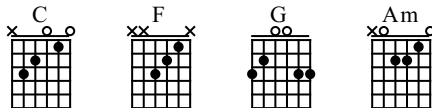

May Exercise (My Girl)

Motown

Standard tuning

♩ = 120

Level 1 **Level 2**

C F C

N-Gt

Level 3 - Intro melody

C C F C

Level 4 I've got sunshine ona cloudy day- **Level 5** when it's coldbut si - de I've got the month of May

C C F C C C F C

Chorus

I guess you say what can make me feel this way? my girl, my girl my girl talkin bout my girl____ my girl! I've got