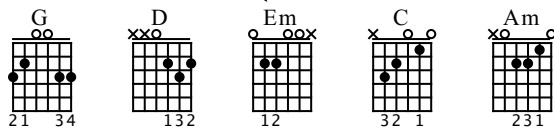

November Exercise (When I Come Around)

Standard tuning

♩ = 120

Level 1

G D Em C G D Em C

E-Gt *mf*

Level 3 & 4: Verse Melody

well I heard you cryin' loud all the way across town you've been searchin'

G D Em C G D Em C

G D Em C As G D Em C

for that someone and it's me out on the prowl. As you sit around feeling sorry for yourself

Chorus

No time to search the world around cause ya know where I'll be found. When I come around