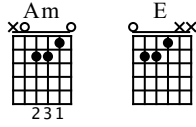

October Exercise (Für Elise)

Standard tuning

♩ = 120

Level 3 Am E Am

mf

Level 3 (Continued) E Am

Level 2 Am 8vb E Am

Level 1 Am 8vb E Am