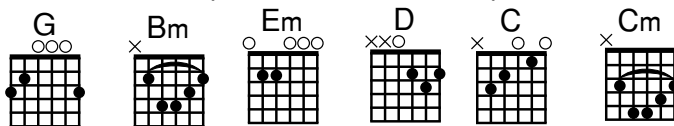

September 2021 Exercise (Wake Me Up When September Ends)

Level 1

Musical notation for Level 1, measures 1-4. Chords: G, Bm, Em, D.

5	0	4	2	0
---	---	---	---	---

Musical notation for Level 1, measures 5-8. Chords: C, Cm, G, G.

3	3	3	3
---	---	---	---

Level 2

Musical notation for Level 2, measures 9-12. Chords: G, Bm, Em, D.

0 0 0 0	4 0 0 0	2 0 0 0	0 0 0 0
---------	---------	---------	---------

Musical notation for Level 2, measures 13-16. Chords: C, Cm, G, G.